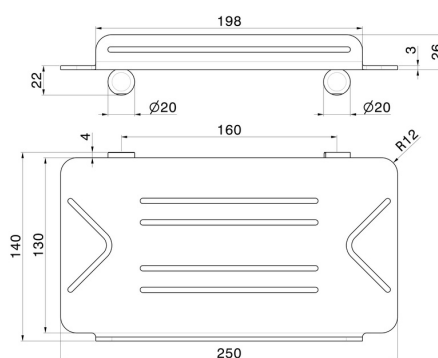

ROUND ACCESSORIES

67245.01.093

Wall mounted rectangular bath/shower shelf - finish Matt Black

FEATURES

Installation

Wall mounted

TECHNICAL DRAWING

ROUND ACCESSORIES