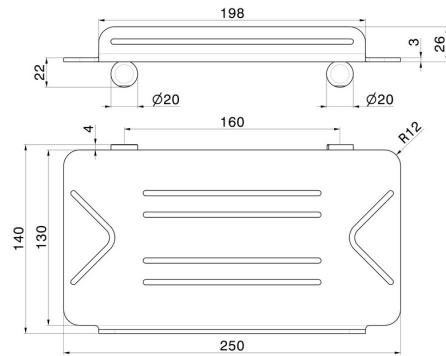

ROUND ACCESSORIES

67245.21.018

Wall mounted rectangular bath/shower shelf - finish Chrome

Chrome

FEATURES

Installation

Wall mounted

TECHNICAL DRAWING

AR Preview
try it in your home

More Details
on our [website](#)

ROUND ACCESSORIES

67245.21.018

Wall mounted rectangular bath/shower shelf - finish Chrome

AVAILABLE FINISHES

21.018

Chrome