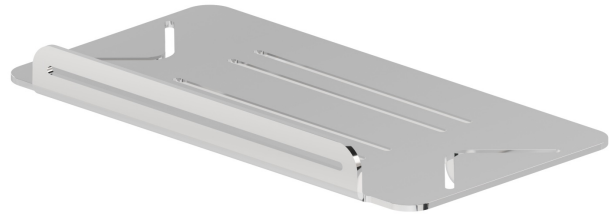

ROUND ACCESSORIES

67245.21.018

Wall mounted rectangular bath/shower shelf - finish Chrome

Chrome

FEATURES

Installation

Wall mounted

TECHNICAL DRAWING

AR Preview
try it in your home

More Details
on our [website](#)

ROUND ACCESSORIES

67245.21.018

Wall mounted rectangular bath/shower shelf - finish Chrome

AVAILABLE FINISHES

21.018

Chrome