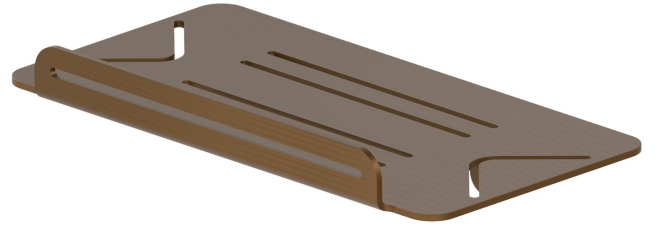

# ROUND ACCESSORIES

**67245.47.083**

Wall mounted rectangular bath/shower shelf - finish Groove Bronze

Groove Bronze

## FEATURES

---

Installation

**Wall mounted**

## ROUND ACCESSORIES

**67245.47.083**

Wall mounted rectangular bath/shower shelf - finish Groove Bronze