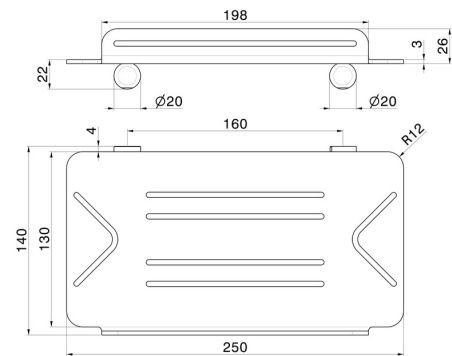

# ROUND ACCESSORIES

**67245.47.083**

Wall mounted rectangular bath/shower shelf - finish Groove Bronze

Groove Bronze

## FEATURES

---

Installation

**Wall mounted**

## TECHNICAL DRAWING

---