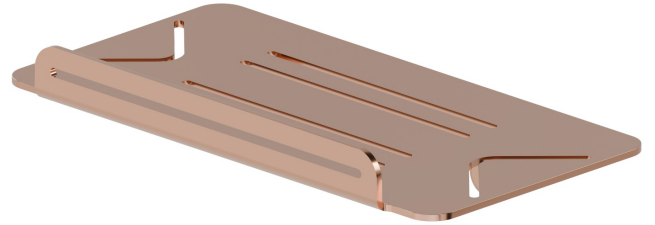

ROUND ACCESSORIES

67245.58.061

Wall mounted rectangular bath/shower shelf - finish PVD Copper Bronze

PVD Copper Bronze

FEATURES

Installation

Wall mounted

TECHNICAL DRAWING

ROUND ACCESSORIES

67245.58.061

Wall mounted rectangular bath/shower shelf - finish PVD Copper Bronze

AVAILABLE FINISHES

58.061

PVD Copper Bronze

01.014

finish Matt White

01.093

finish Matt Black

21.018

finish Chrome

47.083

finish Groove Bronze

58.063

finish PVD Gun Metal