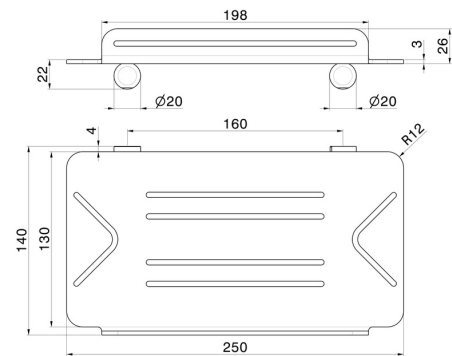

ROUND ACCESSORIES

67245.58.061

Wall mounted rectangular bath/shower shelf - finish PVD Copper Bronze

PVD Copper Bronze

FEATURES

Installation

Wall mounted

TECHNICAL DRAWING

ROUND ACCESSORIES

67245.58.061

Wall mounted rectangular bath/shower shelf - finish PVD Copper Bronze

AVAILABLE FINISHES

58.061

PVD Copper Bronze

01.014

finish Matt White