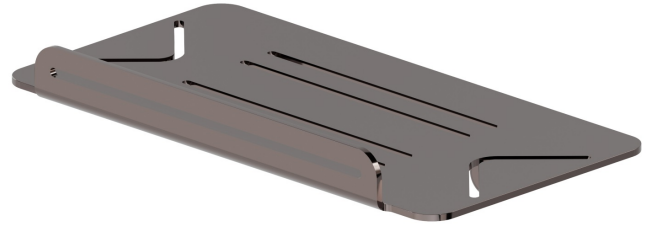

ROUND ACCESSORIES

67245.58.063

Wall mounted rectangular bath/shower shelf - finish PVD Gun Metal

PVD Gun Metal

FEATURES

Installation

Wall mounted

TECHNICAL DRAWING

ROUND ACCESSORIES

67245.58.063

Wall mounted rectangular bath/shower shelf - finish PVD Gun Metal

AVAILABLE FINISHES

58.063

PVD Gun Metal

01.014

finish Matt White