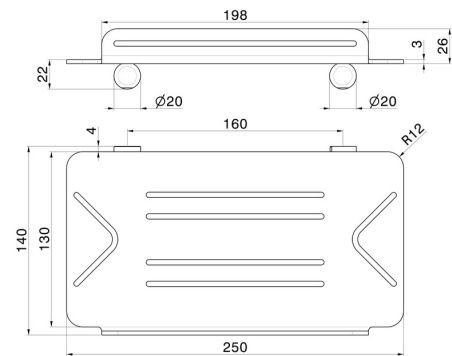

ROUND ACCESSORIES

67245.58.063

Wall mounted rectangular bath/shower shelf - finish PVD Gun Metal

PVD Gun Metal

FEATURES

Installation

Wall mounted

TECHNICAL DRAWING

ROUND ACCESSORIES

67245.58.063

Wall mounted rectangular bath/shower shelf - finish PVD Gun Metal

AVAILABLE FINISHES

58.063

PVD Gun Metal

01.014

finish Matt White