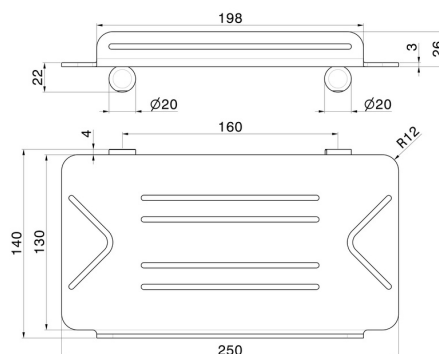

ROUND ACCESSORIES

67245.59.064

Wall mounted rectangular bath/shower shelf - finish PVD
Brushed Gun Metal

PVD Brushed Gun Metal

FEATURES

Installation

Wall mounted

TECHNICAL DRAWING

ROUND ACCESSORIES

67245.59.064

Wall mounted rectangular bath/shower shelf - finish PVD Brushed Gun Metal

AVAILABLE FINISHES

59.064

PVD Brushed Gun Metal

01.014

finish Matt White