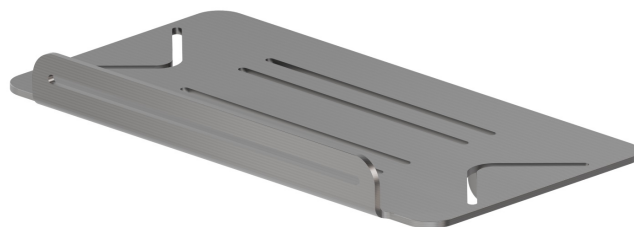

ROUND ACCESSORIES

67245.59.064

Wall mounted rectangular bath/shower shelf - finish PVD
Brushed Gun Metal

PVD Brushed Gun Metal

FEATURES

Installation

Wall mounted

TECHNICAL DRAWING

ROUND ACCESSORIES

67245.59.064

Wall mounted rectangular bath/shower shelf - finish PVD Brushed Gun Metal

AVAILABLE FINISHES

59.064

PVD Brushed Gun Metal

01.014

finish Matt White