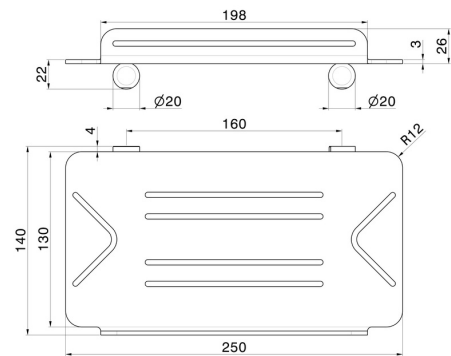

ROUND ACCESSORIES

67245.59.066

Wall mounted rectangular bath/shower shelf - finish PVD
Brushed steel

PVD Brushed steel

FEATURES

Installation

Wall mounted

TECHNICAL DRAWING

ROUND ACCESSORIES

67245.59.066

Wall mounted rectangular bath/shower shelf - finish PVD Brushed steel

AVAILABLE FINISHES

59.066

PVD Brushed steel

01.014

finish Matt White