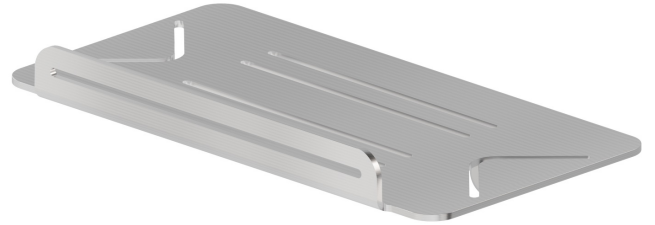

ROUND ACCESSORIES

67245.59.066

Wall mounted rectangular bath/shower shelf - finish PVD
Brushed steel

PVD Brushed steel

FEATURES

Installation

Wall mounted

TECHNICAL DRAWING

ROUND ACCESSORIES

67245.59.066

Wall mounted rectangular bath/shower shelf - finish PVD Brushed steel

AVAILABLE FINISHES

59.066

PVD Brushed steel

01.014

finish Matt White