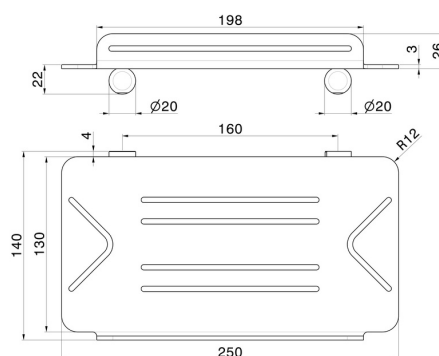

ROUND ACCESSORIES

67245.59.067

Wall mounted rectangular bath/shower shelf - finish PVD
Brushed Copper Bronze

PVD Brushed Copper Bronze

FEATURES

Installation

Wall mounted

TECHNICAL DRAWING

ROUND ACCESSORIES

67245.59.067

Wall mounted rectangular bath/shower shelf - finish PVD Brushed Copper Bronze

AVAILABLE FINISHES

59.067

PVD Brushed Copper Bronze

01.014

finish Matt White