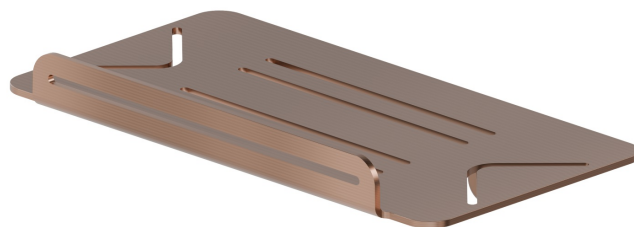

ROUND ACCESSORIES

67245.59.067

Wall mounted rectangular bath/shower shelf - finish PVD
Brushed Copper Bronze

PVD Brushed Copper Bronze

FEATURES

Installation

Wall mounted

TECHNICAL DRAWING

ROUND ACCESSORIES

67245.59.067

Wall mounted rectangular bath/shower shelf - finish PVD Brushed Copper Bronze

AVAILABLE FINISHES

59.067

PVD Brushed Copper Bronze

01.014

finish Matt White