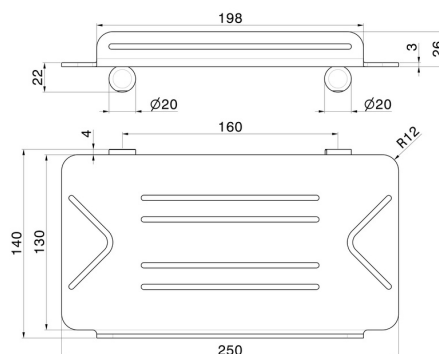

ROUND ACCESSORIES

67245.59.097

Wall mounted rectangular bath/shower shelf - finish PVD
Brushed Gold

PVD Brushed Gold

FEATURES

Installation

Wall mounted

TECHNICAL DRAWING

ROUND ACCESSORIES

67245.59.097

Wall mounted rectangular bath/shower shelf - finish PVD Brushed Gold

AVAILABLE FINISHES

59.097

PVD Brushed Gold

01.014

finish Matt White