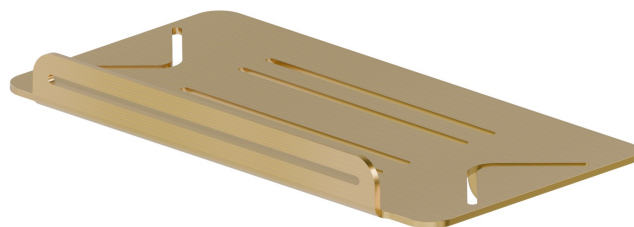

ROUND ACCESSORIES

67245.59.097

Wall mounted rectangular bath/shower shelf - finish PVD
Brushed Gold

PVD Brushed Gold

FEATURES

Installation

Wall mounted

TECHNICAL DRAWING

ROUND ACCESSORIES

67245.59.097

Wall mounted rectangular bath/shower shelf - finish PVD Brushed Gold

AVAILABLE FINISHES

59.097

PVD Brushed Gold

01.014

finish Matt White

01.093

finish Matt Black

21.018

finish Chrome

47.083

finish Groove Bronze

58.061

finish PVD Copper Bronze