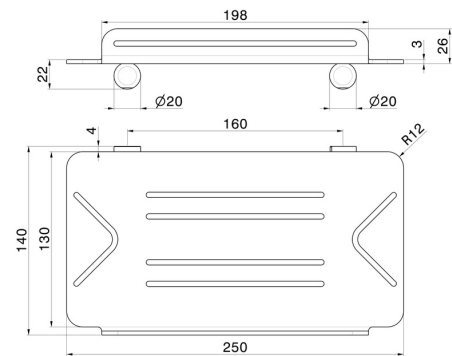

ROUND ACCESSORIES

67245.59.098

Wall mounted rectangular bath/shower shelf - finish PVD
Brushed Pale Gold

PVD Brushed Pale Gold

FEATURES

Installation

Wall mounted

TECHNICAL DRAWING

ROUND ACCESSORIES

67245.59.098

Wall mounted rectangular bath/shower shelf - finish PVD Brushed Pale Gold

AVAILABLE FINISHES

59.098

PVD Brushed Pale Gold

01.014

finish Matt White