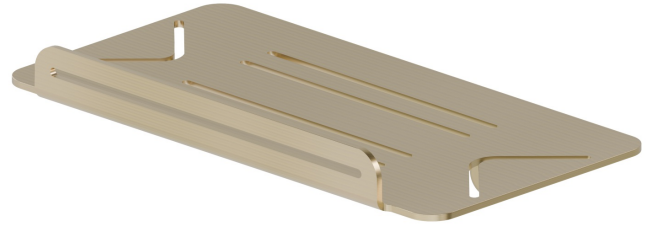

ROUND ACCESSORIES

67245.59.098

Wall mounted rectangular bath/shower shelf - finish PVD
Brushed Pale Gold

PVD Brushed Pale Gold

FEATURES

Installation

Wall mounted

TECHNICAL DRAWING

ROUND ACCESSORIES

67245.59.098

Wall mounted rectangular bath/shower shelf - finish PVD Brushed Pale Gold

AVAILABLE FINISHES

59.098

PVD Brushed Pale Gold

01.014

finish Matt White

01.093

finish Matt Black

21.018

finish Chrome

47.083

finish Groove Bronze

58.061

finish PVD Copper Bronze