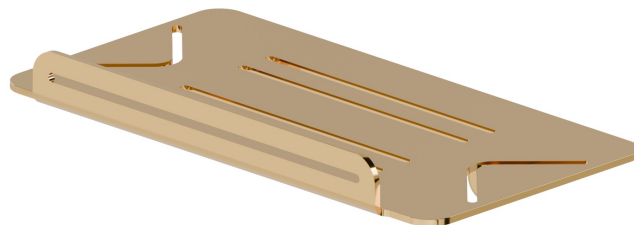

ROUND ACCESSORIES

67245.61.020

Wall mounted rectangular bath/shower shelf - finish PVD
Glossy Gold

PVD Glossy Gold

FEATURES

Installation

Wall mounted

TECHNICAL DRAWING

ROUND ACCESSORIES

67245.61.020

Wall mounted rectangular bath/shower shelf - finish PVD Glossy Gold

AVAILABLE FINISHES

61.020

PVD Glossy Gold

01.014

finish Matt White