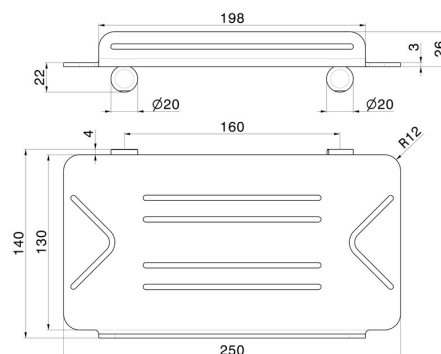

ROUND ACCESSORIES

67245.61.020

Wall mounted rectangular bath/shower shelf - finish PVD
Glossy Gold

PVD Glossy Gold

FEATURES

Installation

Wall mounted

TECHNICAL DRAWING

ROUND ACCESSORIES

67245.61.020

Wall mounted rectangular bath/shower shelf - finish PVD Glossy Gold

AVAILABLE FINISHES

61.020

PVD Glossy Gold

01.014

finish Matt White