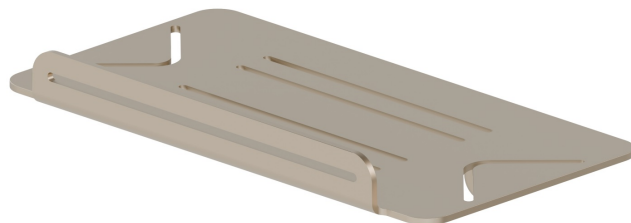

# ROUND ACCESSORIES

**67245.M0.071**

Wall mounted rectangular bath/shower shelf - finish Gold Satin

## FEATURES

---

Installation

**Wall mounted**

## ROUND ACCESSORIES

**67245.M0.071**

Wall mounted rectangular bath/shower shelf - finish Gold Satin