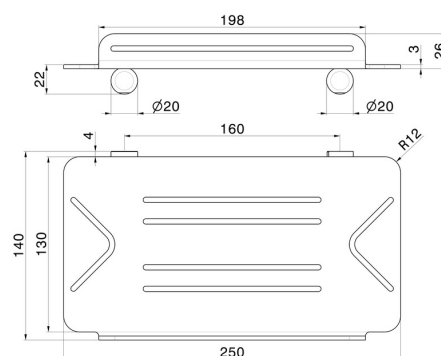

ROUND ACCESSORIES

67245.M0.072

Wall mounted rectangular bath/shower shelf - finish Copper Satin

Copper Satin

FEATURES

Installation

Wall mounted

TECHNICAL DRAWING

ROUND ACCESSORIES

67245.M0.072

Wall mounted rectangular bath/shower shelf - finish Copper Satin

AVAILABLE FINISHES

M0.072

Copper Satin

01.014

finish Matt White