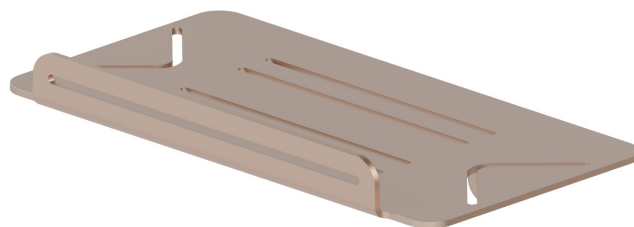

ROUND ACCESSORIES

67245.M0.072

Wall mounted rectangular bath/shower shelf - finish Copper Satin

Copper Satin

FEATURES

Installation

Wall mounted

TECHNICAL DRAWING

ROUND ACCESSORIES

67245.M0.072

Wall mounted rectangular bath/shower shelf - finish Copper Satin

AVAILABLE FINISHES

M0.072

Copper Satin

01.014

finish Matt White