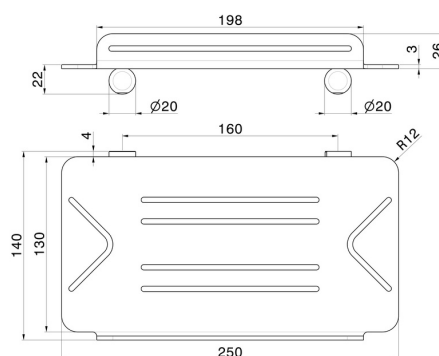

ROUND ACCESSORIES

67245.M0.075

Wall mounted rectangular bath/shower shelf - finish Copper Glossy

Copper Glossy

FEATURES

Installation

Wall mounted

TECHNICAL DRAWING

ROUND ACCESSORIES

67245.M0.075

Wall mounted rectangular bath/shower shelf - finish Copper Glossy

AVAILABLE FINISHES

M0.075

Copper Glossy

01.014

finish Matt White