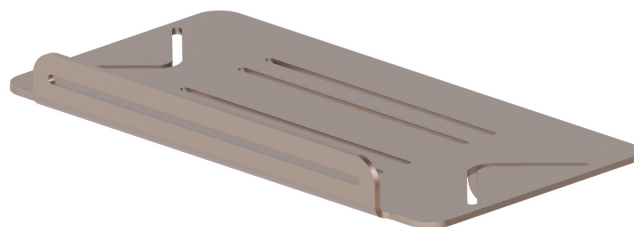

ROUND ACCESSORIES

67245.M0.075

Wall mounted rectangular bath/shower shelf - finish Copper Glossy

Copper Glossy

FEATURES

Installation

Wall mounted

TECHNICAL DRAWING

ROUND ACCESSORIES

67245.M0.075

Wall mounted rectangular bath/shower shelf - finish Copper Glossy

AVAILABLE FINISHES

M0.075

Copper Glossy

01.014

finish Matt White