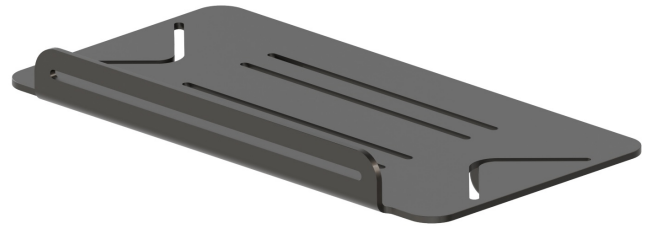

# ROUND ACCESSORIES

67245.M0.077

Wall mounted rectangular bath/shower shelf - finish Carbon Satin

Carbon Satin

## FEATURES

---

Installation

**Wall mounted**

## ROUND ACCESSORIES

**67245.M0.077**

Wall mounted rectangular bath/shower shelf - finish Carbon Satin