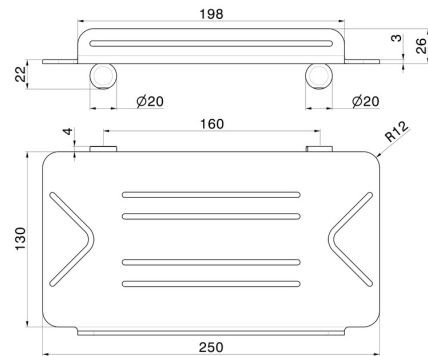

X-STEEL ACCESSORIES

73244X.50.050

Wall mounted rectangular bath/shower shelf - finish Stainless Steel

Stainless Steel

FEATURES

Installation

Wall mounted

TECHNICAL DRAWING

X-STEEL ACCESSORIES

73244X.50.050

Wall mounted rectangular bath/shower shelf - finish Stainless Steel

AVAILABLE FINISHES

 **50.050**
Stainless Steel

 **59.064**
finish PVD Brushed Gun Metal

 **59.067**
finish PVD Brushed Copper Bronze