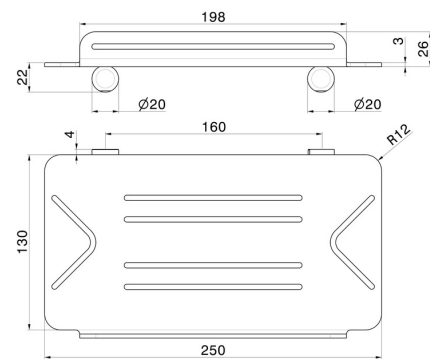

X-STEEL ACCESSORIES

73244X.59.064

Wall mounted rectangular bath/shower shelf - finish PVD
Brushed Gun Metal

PVD Brushed Gun Metal

FEATURES

Installation

Wall mounted

TECHNICAL DRAWING

X-STEEL ACCESSORIES

73244X.59.064

Wall mounted rectangular bath/shower shelf - finish PVD Brushed Gun Metal

AVAILABLE FINISHES

59.064

PVD Brushed Gun Metal

50.050

finish Stainless Steel