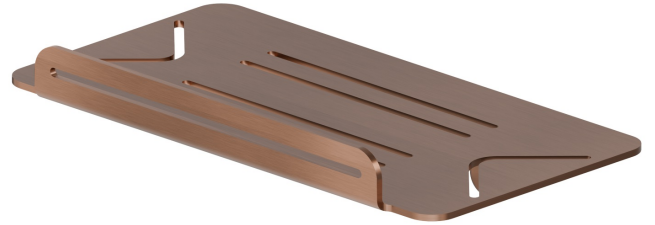

# X-STEEL ACCESSORIES

## 73244X.59.067

Wall mounted rectangular bath/shower shelf - finish PVD  
Brushed Copper Bronze

PVD Brushed Copper Bronze

### FEATURES

---

Installation

**Wall mounted**

### TECHNICAL DRAWING

---

**X-STEEL ACCESSORIES**

**73244X.59.067**

Wall mounted rectangular bath/shower shelf - finish PVD Brushed Copper Bronze

**AVAILABLE FINISHES**

---

**59.067**