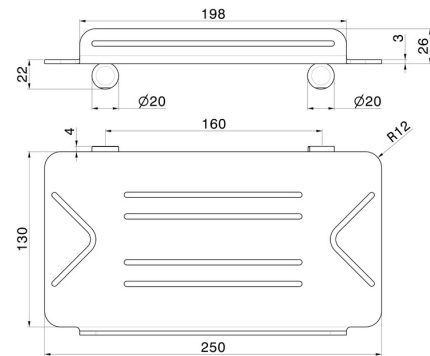

### FEATURES

---

Installation

**Wall mounted**

### TECHNICAL DRAWING

---

**X-STEEL ACCESSORIES**

**73244X.59.067**

Wall mounted rectangular bath/shower shelf - finish PVD Brushed Copper Bronze

**AVAILABLE FINISHES**

---

**59.067**