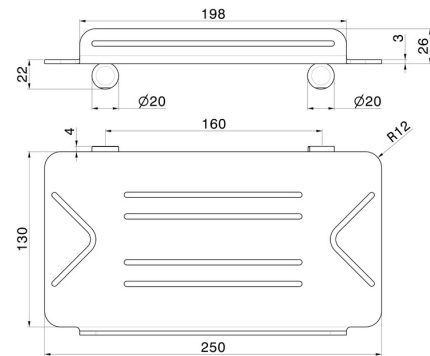

### FEATURES

---

Installation

**Wall mounted**

### TECHNICAL DRAWING

---

**X-STEEL ACCESSORIES**

**73244X.59.097**

Wall mounted rectangular bath/shower shelf - finish PVD Brushed Gold

**AVAILABLE FINISHES**

---

**59.097**