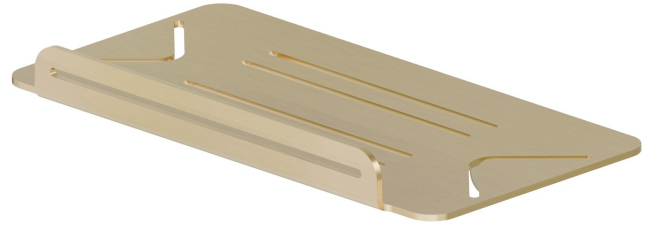

# X-STEEL ACCESSORIES

## 73244X.59.097

Wall mounted rectangular bath/shower shelf - finish PVD  
Brushed Gold

PVD Brushed Gold

### FEATURES

---

Installation

**Wall mounted**

### TECHNICAL DRAWING

---

**X-STEEL ACCESSORIES**

**73244X.59.097**

Wall mounted rectangular bath/shower shelf - finish PVD Brushed Gold

**AVAILABLE FINISHES**

---

**59.097**