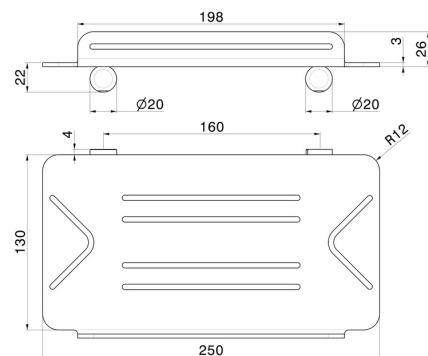

X-STEEL ACCESSORIES

73244X.59.098

Wall mounted rectangular bath/shower shelf - finish PVD
Brushed Pale Gold

PVD Brushed Pale Gold

FEATURES

Installation

Wall mounted

TECHNICAL DRAWING

X-STEEL ACCESSORIES

73244X.59.098

Wall mounted rectangular bath/shower shelf - finish PVD Brushed Pale Gold

AVAILABLE FINISHES

59.098

PVD Brushed Pale Gold

50.050

finish Stainless Steel