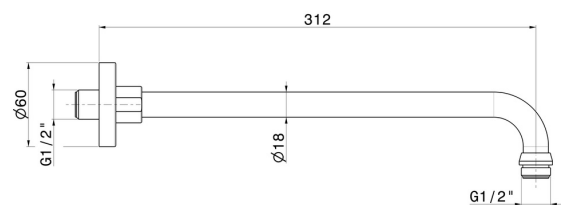

27669.01.093

Wall-mounted shower arm, in brass. L=300mm - finish Matt Black

FEATURES

Material	Brass
Installation	Wall mounted

TECHNICAL DRAWING

27669.01.093

Wall-mounted shower arm, in brass. L=300mm - finish Matt Black