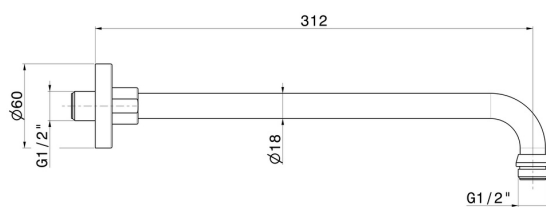

27669.21.018

Wall-mounted shower arm, in brass. L=300mm - finish Chrome

Chrome

FEATURES

Material

Brass

Installation

Wall mounted

TECHNICAL DRAWING

27669.21.018

Wall-mounted shower arm, in brass. L=300mm - finish Chrome

AVAILABLE FINISHES

21.018
Chrome

01.093
finish Matt Black