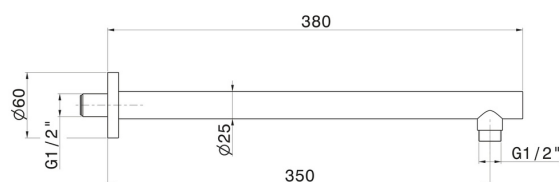

29390X.50.050

Wall-mounted shower arm, in stainless steel. L=350 mm - finish
Stainless Steel

FEATURES

Material	Stainless Steel
Installation	Wall mounted

TECHNICAL DRAWING

29390X.50.050

Wall-mounted shower arm, in stainless steel. L=350 mm - finish Stainless Steel