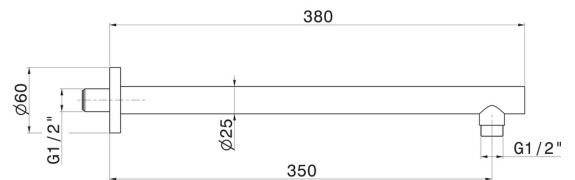

29390X.59.064

Wall-mounted shower arm, in stainless steel. L=350 mm - finish
PVD Brushed Gun Metal

PVD Brushed Gun Metal

FEATURES

Material	Stainless Steel
Installation	Wall mounted

TECHNICAL DRAWING

29390X.59.064

Wall-mounted shower arm, in stainless steel. L=350 mm - finish PVD Brushed Gun Metal

AVAILABLE FINISHES

59.064

PVD Brushed Gun Metal

50.050

finish Stainless Steel

59.067

finish PVD Brushed Copper Bronze