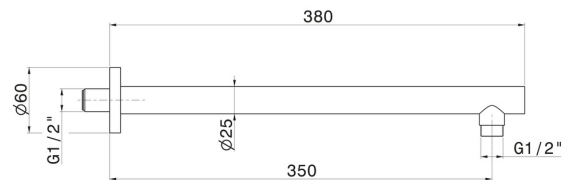

29390X.59.067

Wall-mounted shower arm, in stainless steel. L=350 mm - finish
PVD Brushed Copper Bronze

PVD Brushed Copper Bronze

FEATURES

Material	Stainless Steel
Installation	Wall mounted

TECHNICAL DRAWING

29390X.59.067

Wall-mounted shower arm, in stainless steel. L=350 mm - finish PVD Brushed Copper Bronze

AVAILABLE FINISHES

59.067

PVD Brushed Copper Bronze

50.050

finish Stainless Steel

59.064