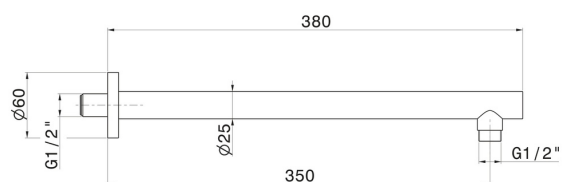

29390X.59.097

Wall-mounted shower arm, in stainless steel. L=350 mm - finish PVD Brushed Gold

PVD Brushed Gold

FEATURES

Material	Stainless Steel
Installation	Wall mounted

TECHNICAL DRAWING

29390X.59.097

Wall-mounted shower arm, in stainless steel. L=350 mm - finish PVD Brushed Gold