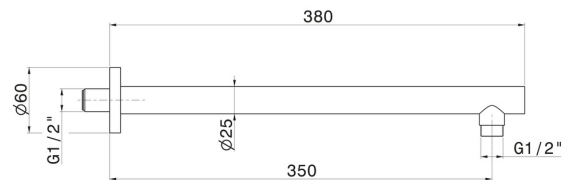

29390X.59.098

Wall-mounted shower arm, in stainless steel. L=350 mm - finish PVD Brushed Pale Gold

PVD Brushed Pale Gold

FEATURES

| | |
|--------------|------------------------|
| Material | Stainless Steel |
| Installation | Wall mounted |

TECHNICAL DRAWING

29390X.59.098

Wall-mounted shower arm, in stainless steel. L=350 mm - finish PVD Brushed Pale Gold

AVAILABLE FINISHES

59.098

PVD Brushed Pale Gold

50.050

finish Stainless Steel