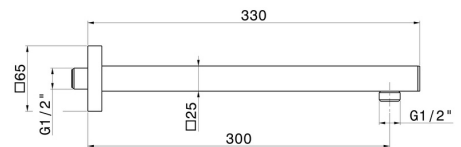

27672.01.014

Wall-mounted shower arm, squared, in brass. L=300 mm -
finish Matt White

FEATURES

Material	Brass
Installation	Wall mounted

TECHNICAL DRAWING

27672.01.014

Wall-mounted shower arm, squared, in brass. L=300 mm - finish Matt White