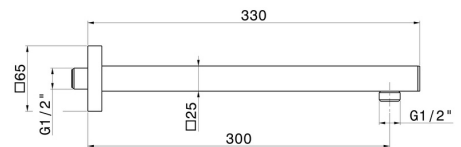

27672.01.093

Wall-mounted shower arm, squared, in brass. L=300 mm -
finish Matt Black

FEATURES

Material	Brass
Installation	Wall mounted

TECHNICAL DRAWING

27672.01.093

Wall-mounted shower arm, squared, in brass. L=300 mm - finish Matt Black