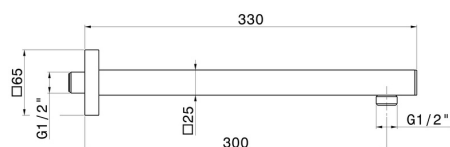

## 27672.21.018

Wall-mounted shower arm, squared, in brass. L=300 mm -  
finish Chrome

Chrome

### TECHNICAL DRAWING

---

**27672.21.018**

Wall-mounted shower arm, squared, in brass. L=300 mm - finish Chrome