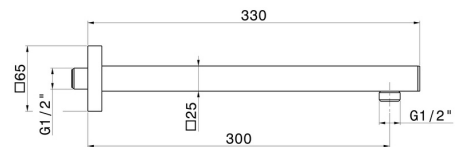

**27672.47.083**

Wall-mounted shower arm, squared, in brass. L=300 mm -  
finish Groove Bronze

Groove Bronze

**FEATURES**

---

Material	<b>Brass</b>
Installation	<b>Wall mounted</b>

**TECHNICAL DRAWING**

---

**27672.47.083**

Wall-mounted shower arm, squared, in brass. L=300 mm - finish Groove Bronze