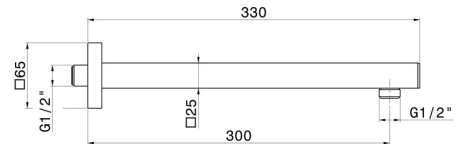

27672.58.061

Wall-mounted shower arm, squared, in brass. L=300 mm -
finish PVD Copper Bronze

FEATURES

Material	Brass
Installation	Wall mounted

TECHNICAL DRAWING

27672.58.061

Wall-mounted shower arm, squared, in brass. L=300 mm - finish PVD Copper Bronze