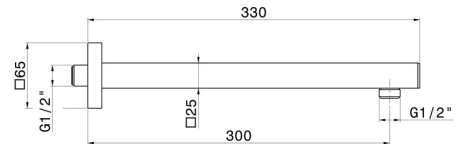

27672.58.063

Wall-mounted shower arm, squared, in brass. L=300 mm -
finish PVD Gun Metal

FEATURES

Material	Brass
Installation	Wall mounted

TECHNICAL DRAWING

27672.58.063

Wall-mounted shower arm, squared, in brass. L=300 mm - finish PVD Gun Metal