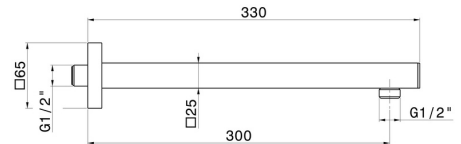

27672.59.064

Wall-mounted shower arm, squared, in brass. L=300 mm -
finish PVD Brushed Gun Metal

PVD Brushed Gun Metal

FEATURES

Material	Brass
Installation	Wall mounted

TECHNICAL DRAWING

27672.59.064

Wall-mounted shower arm, squared, in brass. L=300 mm - finish PVD Brushed Gun Metal