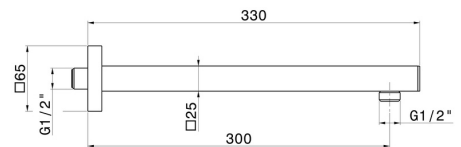

## 27672.59.066

Wall-mounted shower arm, squared, in brass. L=300 mm -  
finish PVD Brushed steel

PVD Brushed steel

### TECHNICAL DRAWING

---

**27672.59.066**

Wall-mounted shower arm, squared, in brass. L=300 mm - finish PVD Brushed steel