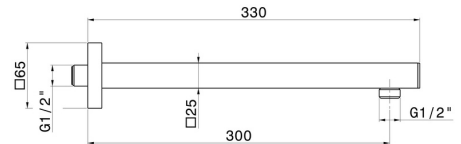

27672.59.067

Wall-mounted shower arm, squared, in brass. L=300 mm -
finish PVD Brushed Copper Bronze

PVD Brushed Copper Bronze

FEATURES

Material	Brass
Installation	Wall mounted

TECHNICAL DRAWING

27672.59.067

Wall-mounted shower arm, squared, in brass. L=300 mm - finish PVD Brushed Copper Bronze

AVAILABLE FINISHES

59.067

PVD Brushed Copper Bronze

01.014

finish Matt White

01.093

finish Matt Black