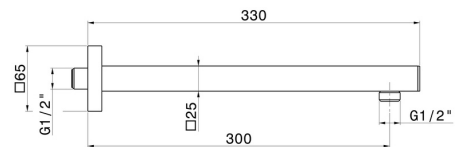

27672.59.097

Wall-mounted shower arm, squared, in brass. L=300 mm -
finish PVD Brushed Gold

PVD Brushed Gold

FEATURES

Material	Brass
Installation	Wall mounted

TECHNICAL DRAWING

27672.59.097

Wall-mounted shower arm, squared, in brass. L=300 mm - finish PVD Brushed Gold