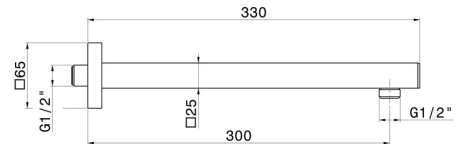

**27672.59.098**

Wall-mounted shower arm, squared, in brass. L=300 mm -  
finish PVD Brushed Pale Gold

**FEATURES**

---

Material	<b>Brass</b>
Installation	<b>Wall mounted</b>

**TECHNICAL DRAWING**

---

**27672.59.098**

Wall-mounted shower arm, squared, in brass. L=300 mm - finish PVD Brushed Pale Gold