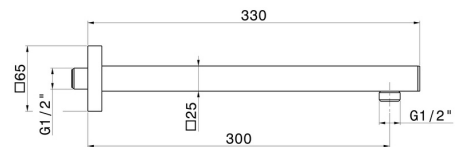

## 27672.61.020

Wall-mounted shower arm, squared, in brass. L=300 mm -  
finish PVD Glossy Gold

PVD Glossy Gold

### TECHNICAL DRAWING

---

**27672.61.020**

Wall-mounted shower arm, squared, in brass. L=300 mm - finish PVD Glossy Gold