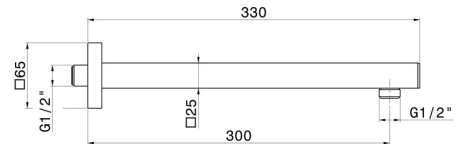

27672.M0.070

Wall-mounted shower arm, squared, in brass. L=300 mm -
finish Titanium Satin

FEATURES

Material	Brass
Installation	Wall mounted

TECHNICAL DRAWING

27672.M0.070

Wall-mounted shower arm, squared, in brass. L=300 mm - finish Titanium Satin