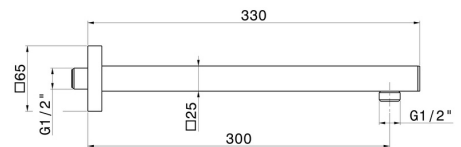

## 27672.M0.071

Wall-mounted shower arm, squared, in brass. L=300 mm -  
finish Gold Satin

### TECHNICAL DRAWING

---

**27672.M0.071**

Wall-mounted shower arm, squared, in brass. L=300 mm - finish Gold Satin