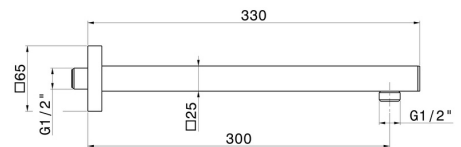

27672.M0.072

Wall-mounted shower arm, squared, in brass. L=300 mm -
finish Copper Satin

FEATURES

Material	Brass
Installation	Wall mounted

TECHNICAL DRAWING

27672.M0.072

Wall-mounted shower arm, squared, in brass. L=300 mm - finish Copper Satin