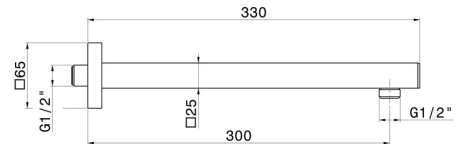

27672.M0.075

Wall-mounted shower arm, squared, in brass. L=300 mm -
finish Copper Glossy

FEATURES

Material	Brass
Installation	Wall mounted

TECHNICAL DRAWING

27672.M0.075

Wall-mounted shower arm, squared, in brass. L=300 mm - finish Copper Glossy