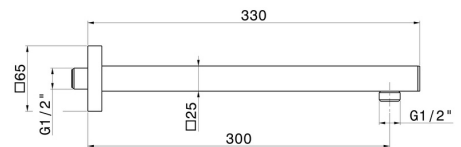

**27672.M0.077**

Wall-mounted shower arm, squared, in brass. L=300 mm -  
finish Carbon Satin

**FEATURES**

---

Material	<b>Brass</b>
Installation	<b>Wall mounted</b>

**TECHNICAL DRAWING**

---

**27672.M0.077**

Wall-mounted shower arm, squared, in brass. L=300 mm - finish Carbon Satin