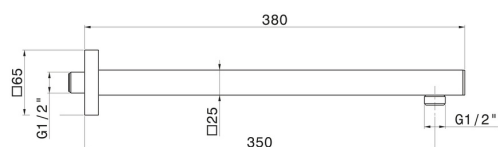

27674.01.014

Wall-mounted shower arm, squared, in brass. L=350 mm -
finish Matt White

FEATURES

Material	Brass
Installation	Wall mounted

TECHNICAL DRAWING

27674.01.014

Wall-mounted shower arm, squared, in brass. L=350 mm - finish Matt White