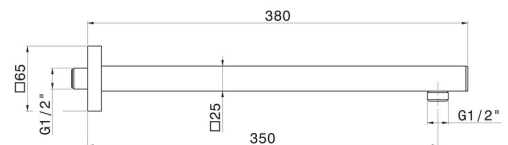

27674.01.093

Wall-mounted shower arm, squared, in brass. L=350 mm -
finish Matt Black

FEATURES

Material	Brass
Installation	Wall mounted

TECHNICAL DRAWING

AR Preview
try it in your home

More Details
on our [website](#)

27674.01.093

Wall-mounted shower arm, squared, in brass. L=350 mm - finish Matt Black

AVAILABLE FINISHES

01.093

Matt Black

01.014

finish Matt White

21.018