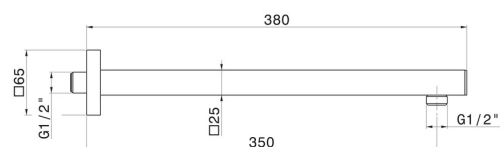

27674.58.061

Wall-mounted shower arm, squared, in brass. L=350 mm -
finish PVD Copper Bronze

FEATURES

Material	Brass
Installation	Wall mounted

TECHNICAL DRAWING

27674.58.061

Wall-mounted shower arm, squared, in brass. L=350 mm - finish PVD Copper Bronze