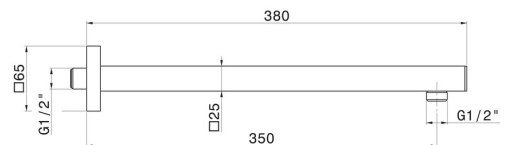

27674.58.063

Wall-mounted shower arm, squared, in brass. L=350 mm -
finish PVD Gun Metal

FEATURES

Material	Brass
Installation	Wall mounted

TECHNICAL DRAWING

27674.58.063

Wall-mounted shower arm, squared, in brass. L=350 mm - finish PVD Gun Metal