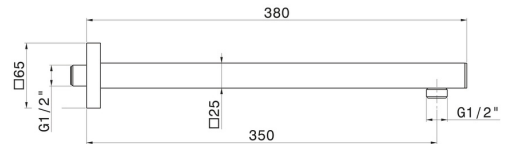

27674.59.064

Wall-mounted shower arm, squared, in brass. L=350 mm -
finish PVD Brushed Gun Metal

FEATURES

Material	Brass
Installation	Wall mounted

TECHNICAL DRAWING

27674.59.064

Wall-mounted shower arm, squared, in brass. L=350 mm - finish PVD Brushed Gun Metal