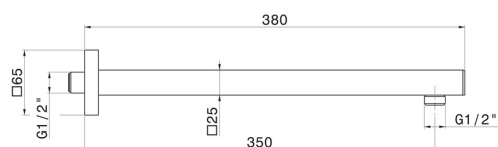

## 27674.59.066

Wall-mounted shower arm, squared, in brass. L=350 mm -  
finish PVD Brushed steel

PVD Brushed steel

### TECHNICAL DRAWING

---

**27674.59.066**

Wall-mounted shower arm, squared, in brass. L=350 mm - finish PVD Brushed steel